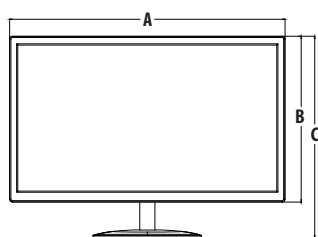

### Features

- Use for Video Surveillance and Security applications
- HDMI, VGA, BNC and Audio input
- Support 3D comb filter and 3D de-interlace high quality image
- Auto-ON when video source is detected
- LED panel with extra wide viewing angle
- CE certified
- HDMI certified

### Specifications

Model		MAX22	MAX24	MAX32	
Panel	Screen Size	21.5"	23.8"	31.5"	
	Brightness	300 cd/m2	300 cd/m2	300 cd/m2	
	Contrast	1000:1	1000:1	1000:1	
	Pixel Pitch (mm)	0.248 (H) x 0.248(V)	0.2745 (H) x 0.2745(V)	0.36375 (H) x 0.36375(V) mm	
	Resolution (H x V)	1920 x 1080	1920 x 1080	1920 x 1080	
	Aspect Ratio	16:9	16:9	16:9	
	View Angles	H 170°/V 160°	H 178°/V 178°	H 178°/V 178°	
	Response Time	5ms	5ms	5ms	
	Display Colors	16.7M colors	16.7M colors	16.7M colors	
Input & Output	Display Frequency	1920 x 1080 /75Hz	1920 x 1080 /75Hz	1920 x 1080 /75Hz	
	Input	VGA x1, HDMI x1, BNC x1, Audio x1	VGA x1, HDMI x1, BNC x1, Audio x1	VGA x1, HDMI x1, BNC x1, Audio x1	
	Output	BNC, Speaker:3Wx4Ω	BNC, Speaker:3Wx4Ω	BNC, Speaker:3Wx4Ω	
General	Consumption (Max)	On: ≤30W ; Standby≤0.5W	On: ≤30W ; Standby≤0.5W	On: ≤35W ; Standby≤0.6W	
	Power	100-240V~ 50/60HZ	100-240V~ 50/60HZ	100-240V~ 50/60HZ	
	Power Mode	Power on : BLUE (LED Light ), Power saving : RED (LED Light)	Power on : BLUE (LED Light ), Power saving : RED (LED Light)	Power on : BLUE (LED Light ), Power saving : RED (LED Light)	
	Humidity	20% ~ 85%, non-condensing	20% ~ 85%, non-condensing	20% ~ 85%, non-condensing	
	Temperature	0°C~55°C	0°C~55°C	0°C~55°C	
	Dimension	A	509 mm	542 mm	715 mm
		B	306 mm	322 mm	421 mm
		C	373 mm	402 mm	520 mm
		D	48 mm	45 mm	64 mm
		E	200 mm	179 mm	210 mm
Weight	3.2 kg	4.25 kg	7.15 kg		
VESA	100 x 100 mm	100 x 100 mm	75 x75mm		

DIMENSION (Unit: mm)

ACCESSORIES: TV-WM

SPECIFICATIONS SUBJECT TO CHANGE WITHOUT NOTICE.